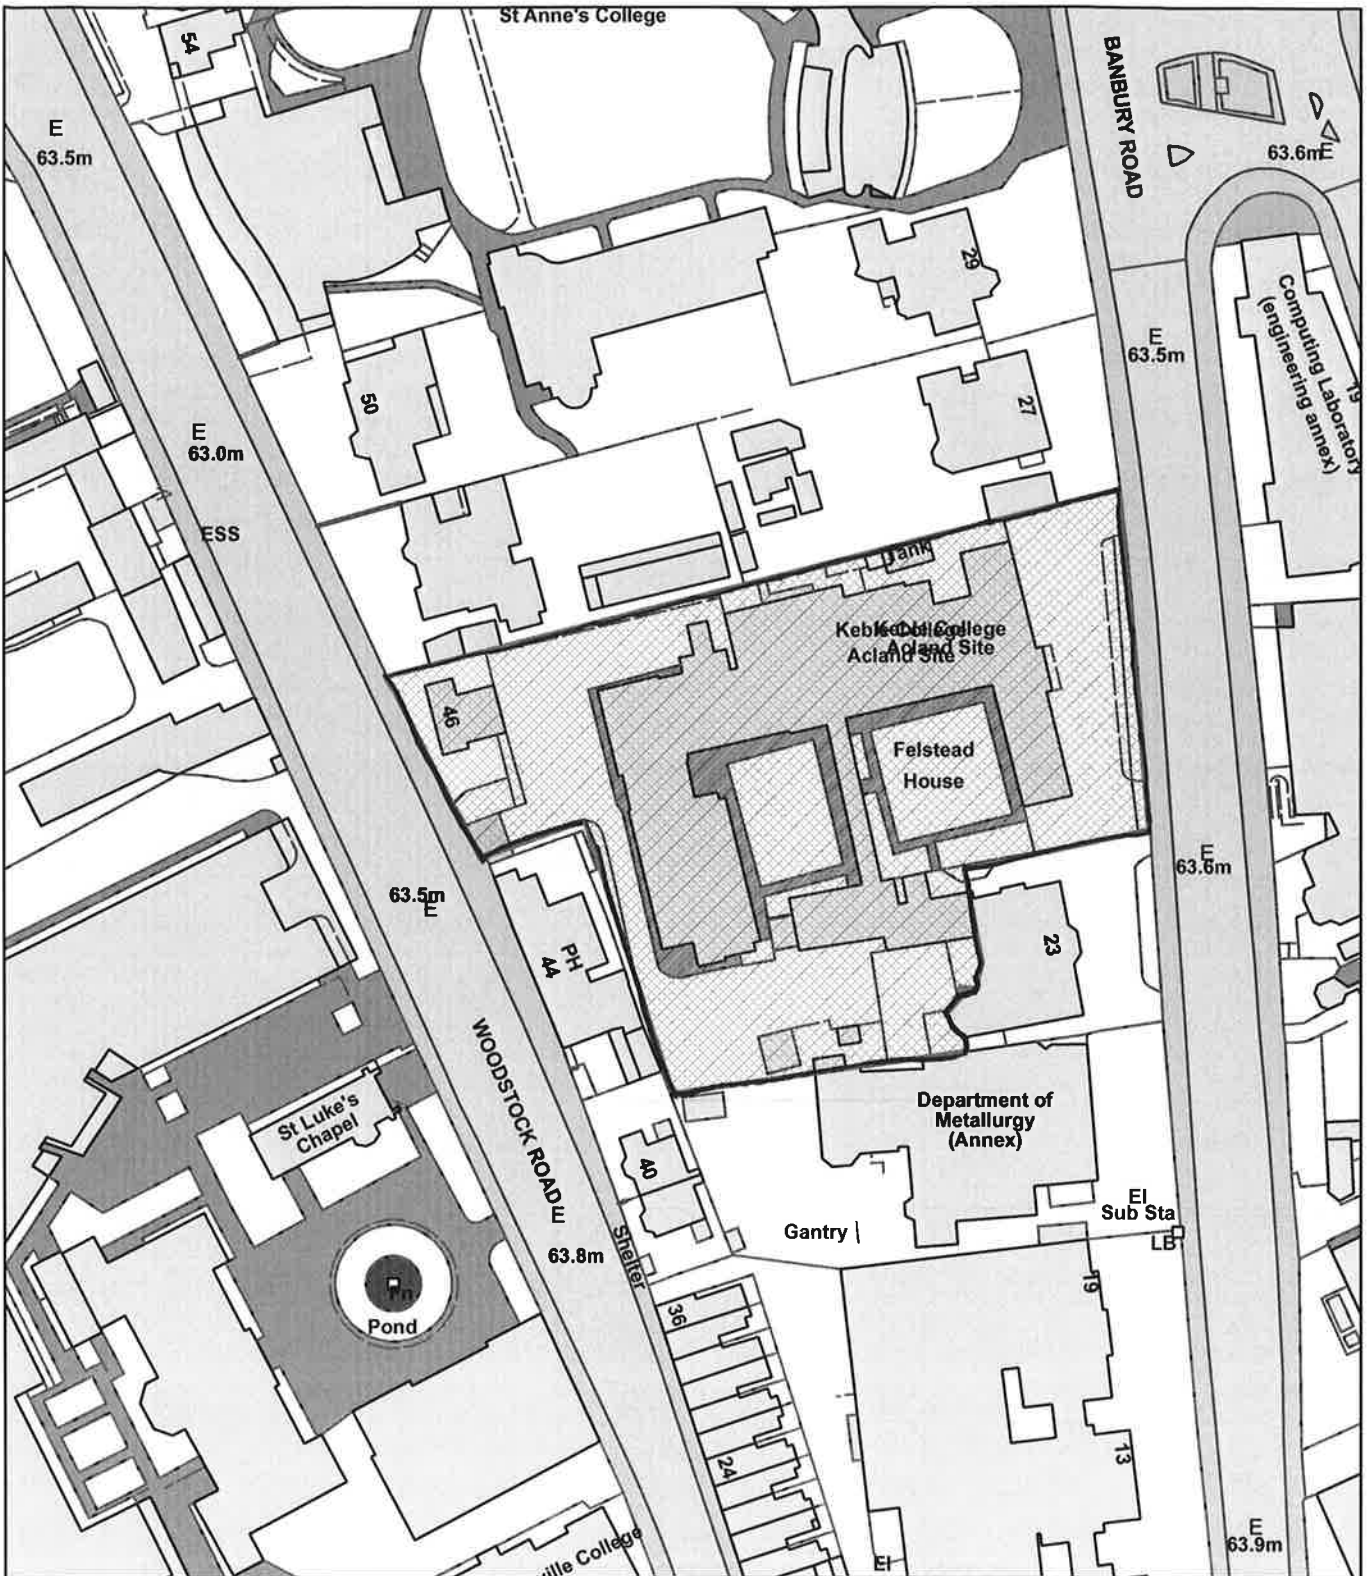

## 15/03275/VAR Former Acland Hosp for Keeble College

© Crown Copyright and database right 2016.  
Ordnance Survey 100019348.

Not Set

Oxford City Council

Scale: 1:1,127 (printed to A4)

City Development

This page is intentionally left blank